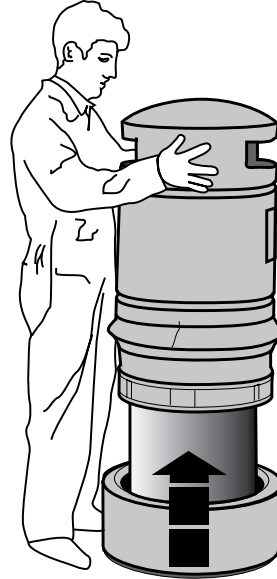

## OPERATING INSTRUCTIONS

**IMPORTANT NOTE:** ENSURE ALL RELEVANT PERSONNEL READ THESE INSTRUCTIONS PRIOR TO OPERATION.

1. Lifting trash can body, turn clockwise until it moves up.

2. Lift trash can body over liner.

3. Lift out of base, empty and place back into base.

4. Lift trash can body over liner and drop onto base to lock.

**PLEASE NOTE:** Regular cleaning is essential to maintain the pristine appearance of this quality product. All surfaces of the unit should be regularly cleaned with warm, soapy water and thoroughly rinsed. This is important in maintaining both the outward appearance of the product and ensuring ease of operation.