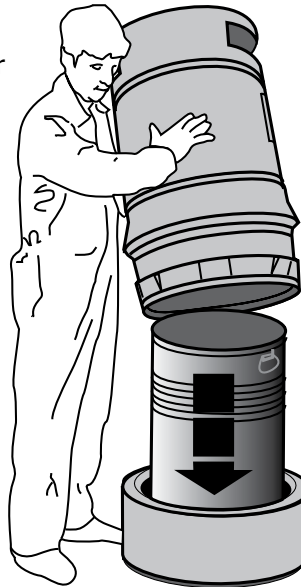

## OPERATING INSTRUCTIONS

**IMPORTANT NOTE:** ENSURE ALL RELEVANT PERSONNEL READ THESE INSTRUCTIONS PRIOR TO OPERATION.

1. Lifting trash can body, turn clockwise until it moves up.

2. Lift trash can body over liner.

3. Lift out of base, empty and place back into base.

4. Lift trash can body over liner and drop onto base to lock.

**PLEASE NOTE:** Regular cleaning is essential to maintain the pristine appearance of this quality product. All surfaces of the unit should be regularly cleaned with warm, soapy water and thoroughly rinsed. This is important in maintaining both the outward appearance of the product and ensuring ease of operation.