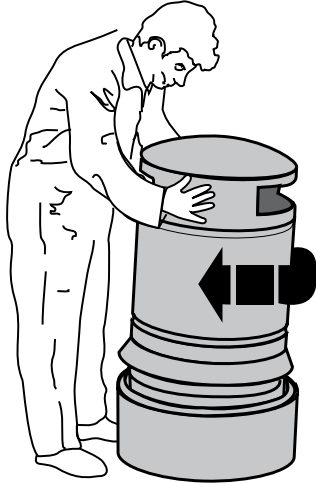

## OPERATING INSTRUCTIONS

**IMPORTANT NOTE:** ENSURE ALL RELEVANT PERSONNEL READ THESE INSTRUCTIONS PRIOR TO OPERATION.

1. Lifting trash can body, turn clockwise until it moves up.

2. Lift trash can body over liner.

3. Lift out of base, empty and place back into base.

4. Lift trash can body over liner and drop onto base to lock.

**PLEASE NOTE:** Regular cleaning is essential to maintain the pristine appearance of this quality product. All surfaces of the unit should be regularly cleaned with warm, soapy water and thoroughly rinsed. This is important in maintaining both the outward appearance of the product and ensuring ease of operation.