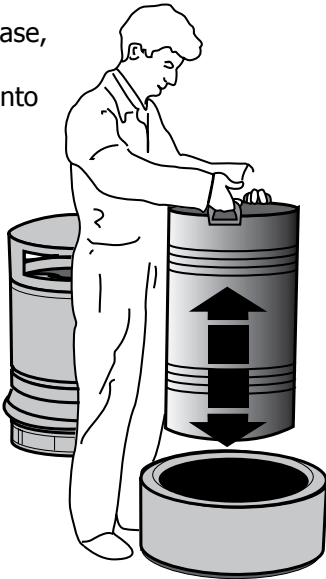

## OPERATING INSTRUCTIONS

**IMPORTANT NOTE:** ENSURE ALL RELEVANT PERSONNEL READ THESE INSTRUCTIONS PRIOR TO OPERATION.

1. Lifting trash can body, turn clockwise until it moves up.

2. Lift trash can body over liner.

3. Lift out of base, empty and place back into base.

4. Lift trash can body over liner and drop onto base to lock.

**PLEASE NOTE:** Regular cleaning is essential to maintain the pristine appearance of this quality product. All surfaces of the unit should be regularly cleaned with warm, soapy water and thoroughly rinsed. This is important in maintaining both the outward appearance of the product and ensuring ease of operation.