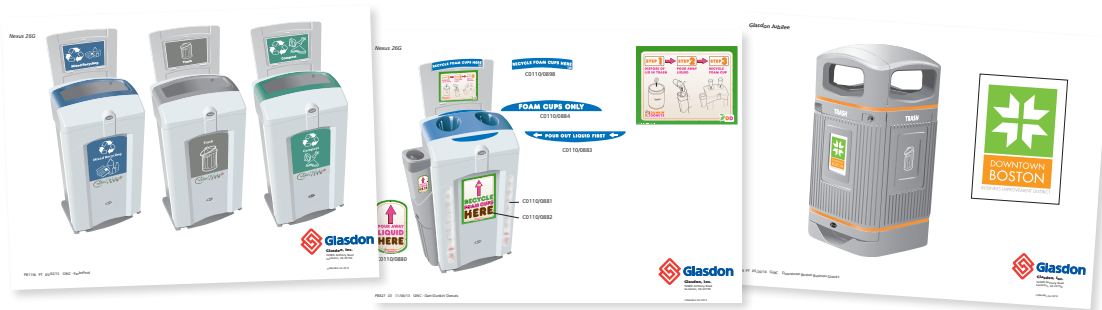

Step 4. Free Visualization Service

Our sales team will then liaise with our in-house graphics team to prepare a visual of the product with your chosen personalization, of which you're able to review and make changes to if required.

This is a free service offered to all Glasdon customers.

Step 5. Artwork Approval

We are committed to making sure the end result is exactly right for you. So when you are completely happy with the visual and have agreed any of the additional production costs, we will finalize and deliver your personalized order.

Helping you create impact, extend your brand and add value for your customers and visitors.

For a unique personalization service with a quality by design finish... talk to us today! Tel: 1-855-874-5273